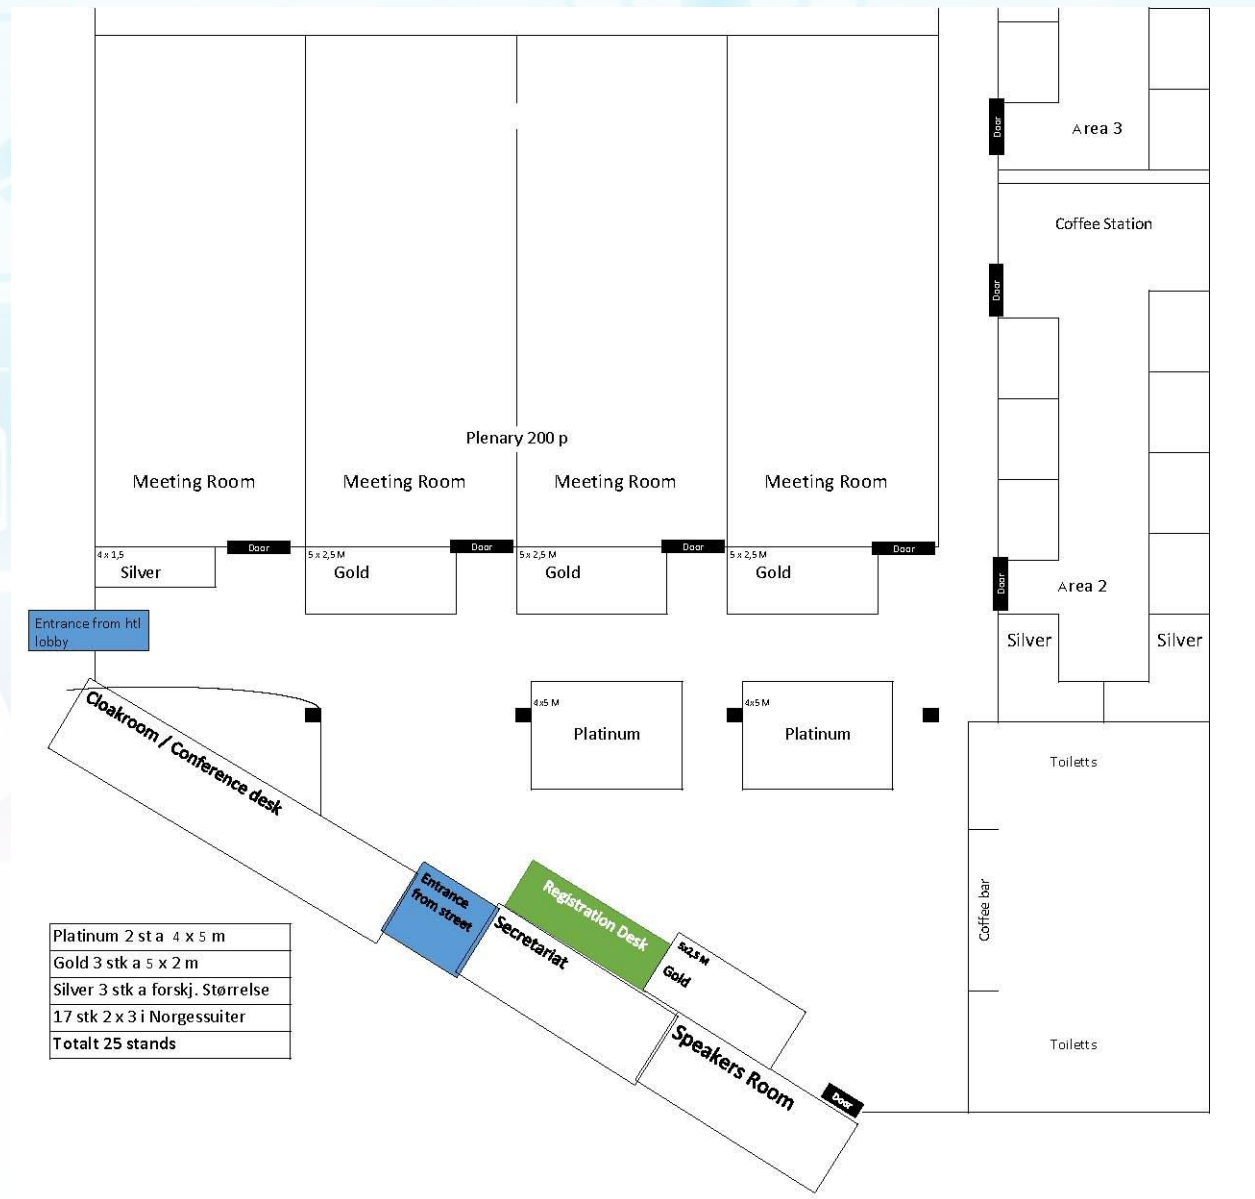

The SMIT2021 Conference venue details