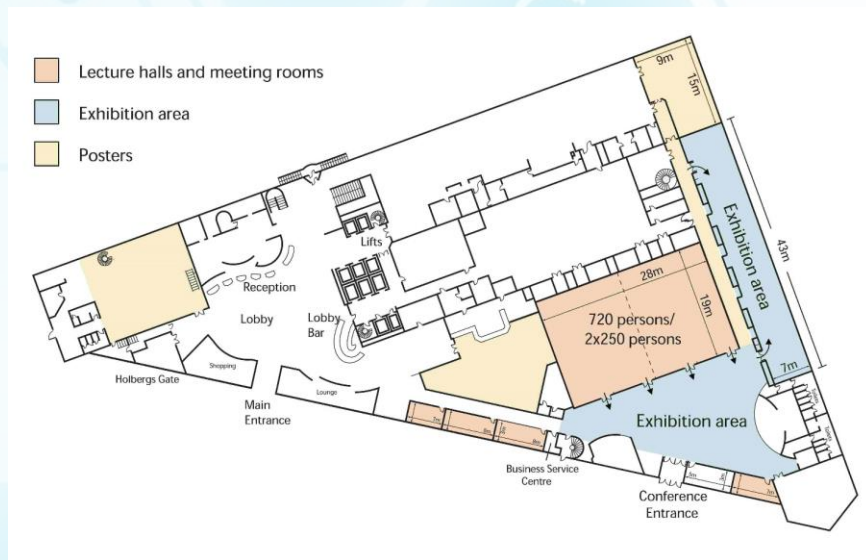

The SMIT2021 Conference venue details